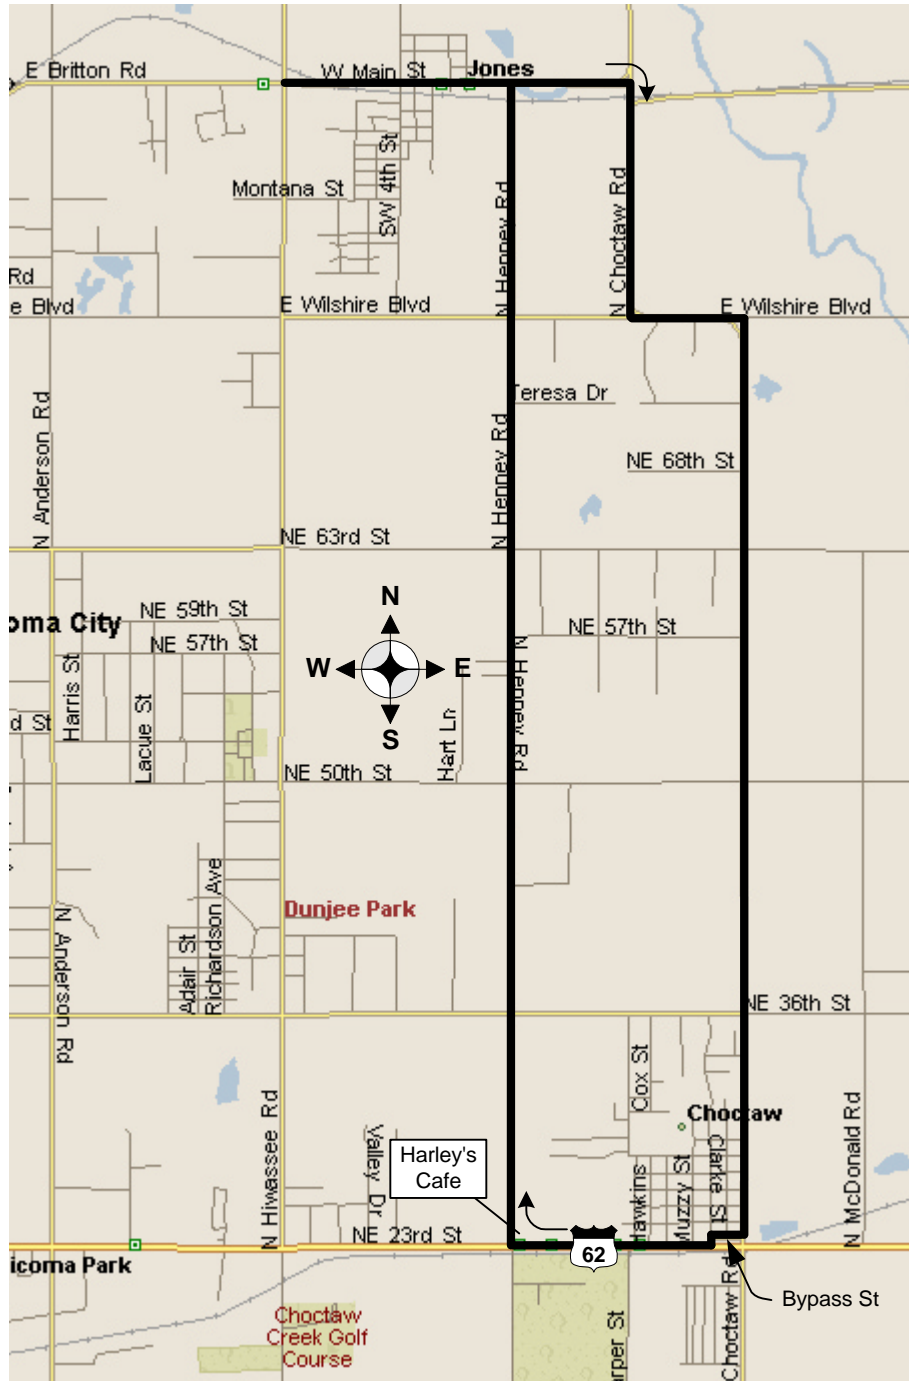

Jones - Choctaw Loop

NOTE: Follow Broadway & Britton to Jones route to intersectoin of Britton Rd & Hiwassee Rd.

Distance (this loop only): 14 mi.

Drawn by John Wentz
8/18/06