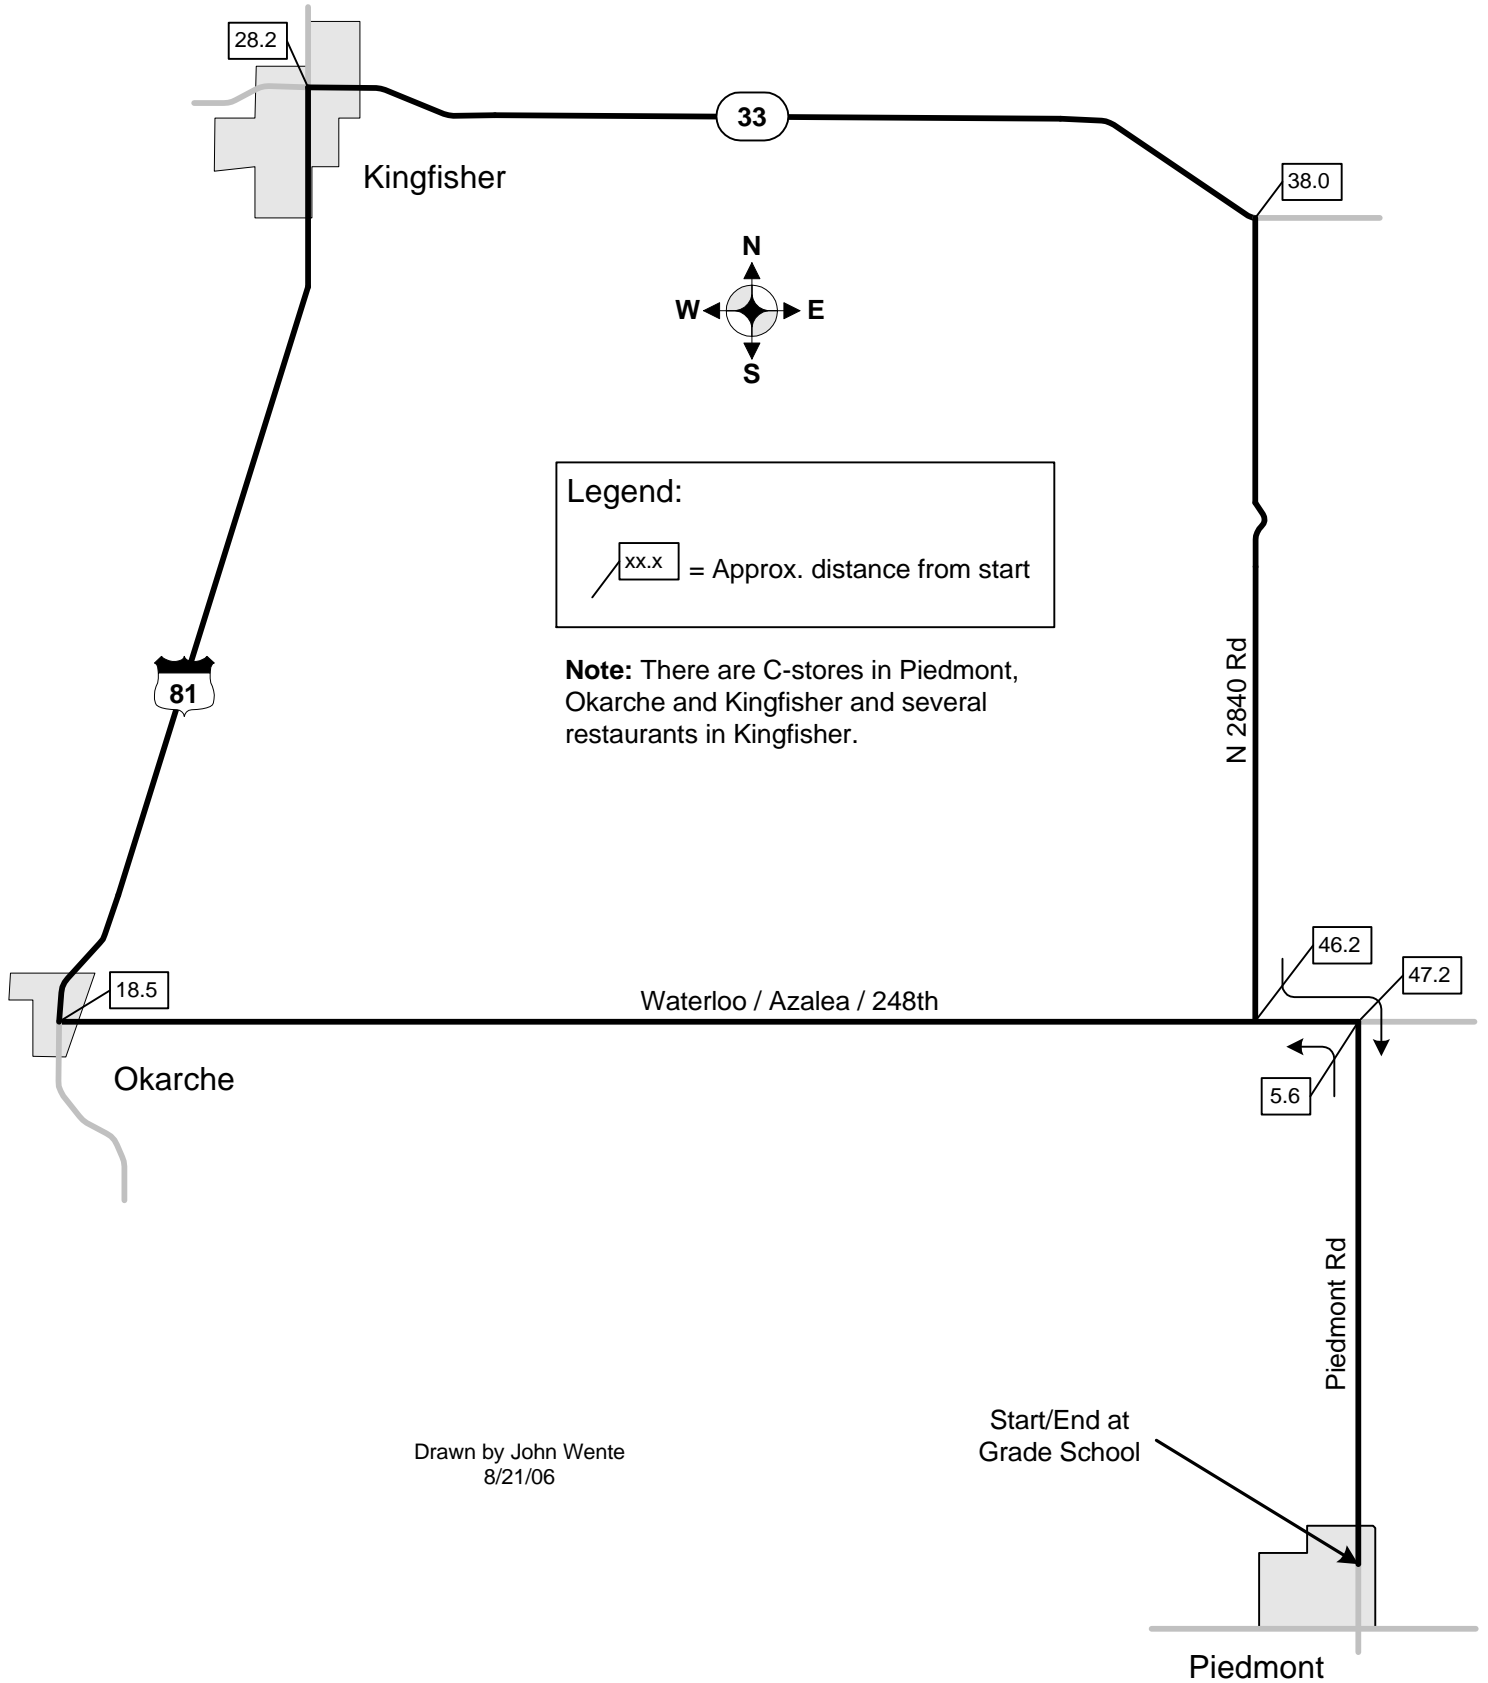

# Piedmont - Kingfisher Loop

Total Distance: Approx. 53 mi

Drawn by John Wentz  
8/21/06