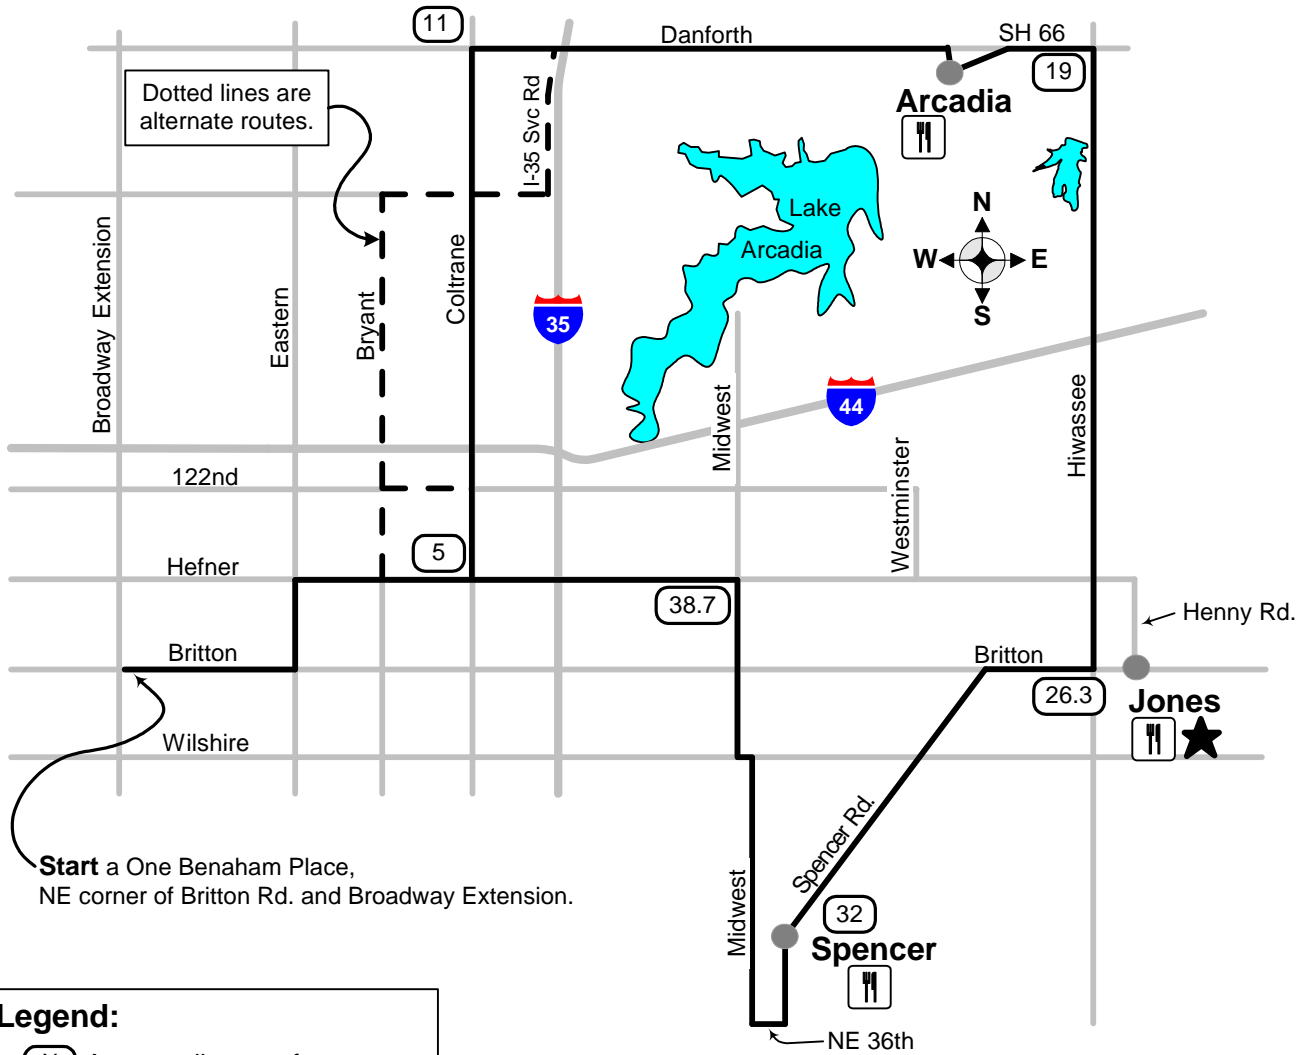

N.E. Oklahoma County Loop

Total distance approx. 46.5 mi.

Start at One Benaham Place,
NE corner of Britton Rd. and Broadway Extension.

Legend:

-  Approx. distance from start
-  Restaurant
-  C-Store

Updated by John Wentz
4/16/05

Notes:

1. Route can be ridden in either direction; distances shown are for clockwise direction.
2. Eliminating Spencer leg cuts off roughly 10 miles.