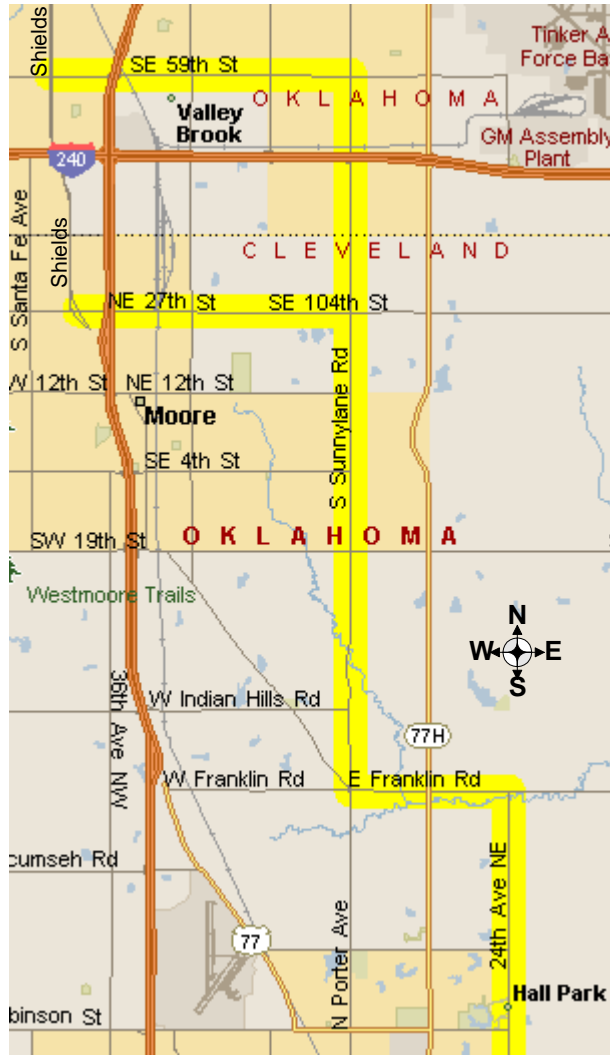

Routes to Norman and OKC from Purcell

Note: Turn north on Shields and follow it to OKC Amtrak Station.

Drawn by John Wente
8/29/06

Note: From Paul's Valley, follow SH 74 to Purcell.