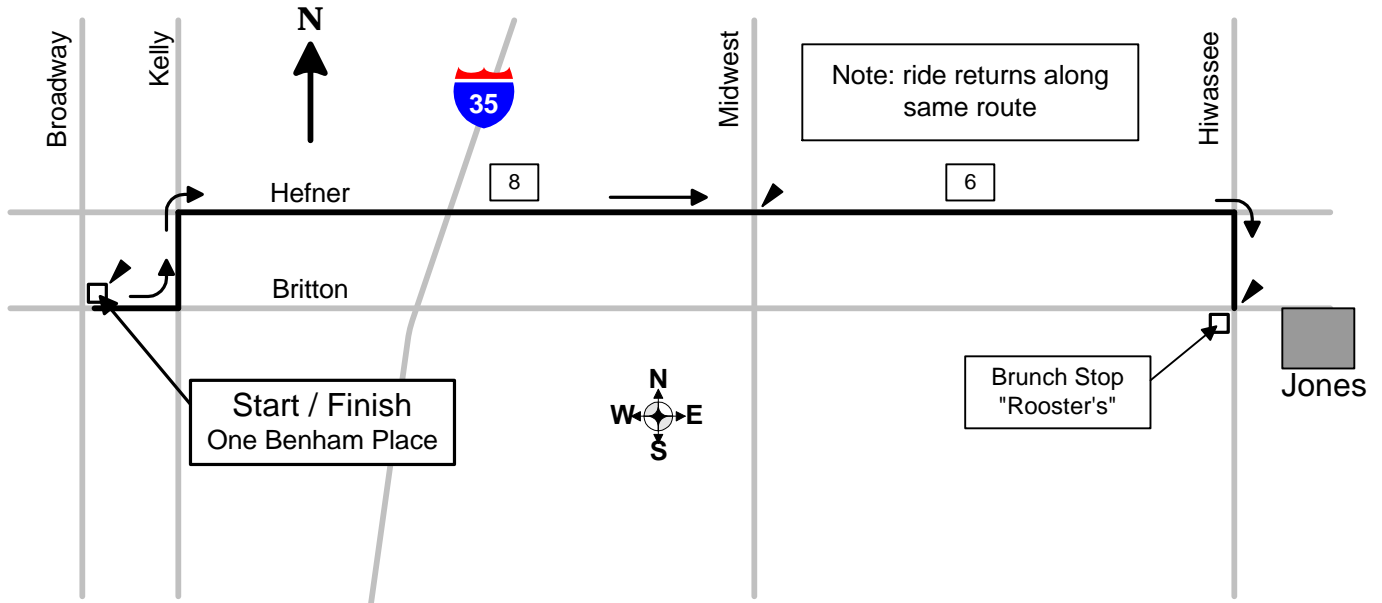

FCR Northeast Route -- Broadway & Britton to Jones

Drawn by John Wente 2/4/2001

Total Distance: Approx. 28 mi.

LEGEND:

8 = Approx. distance between markers