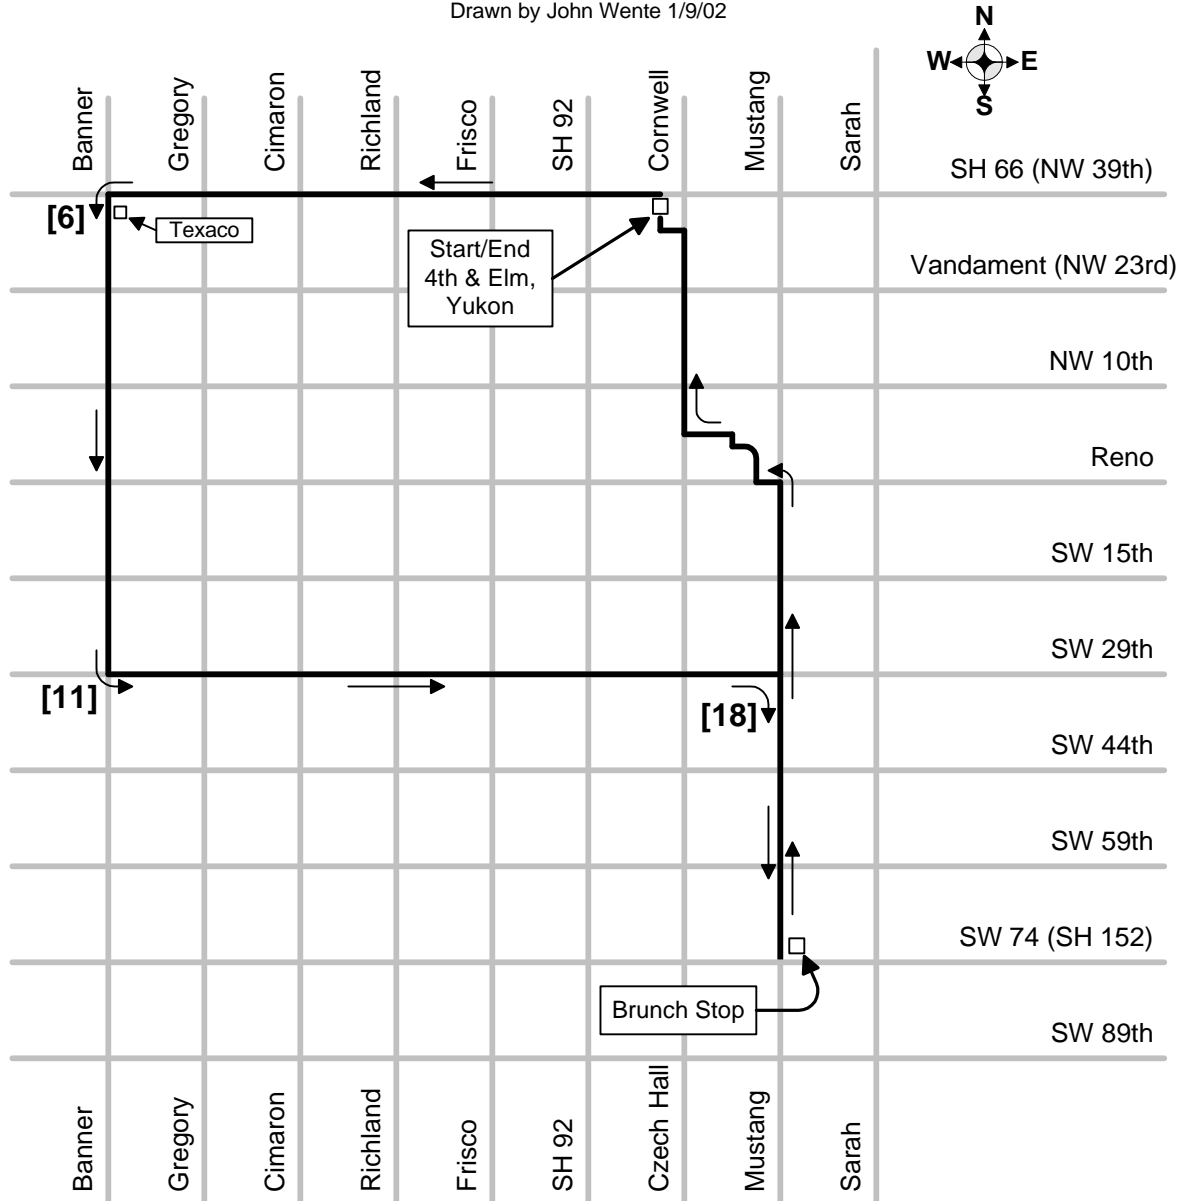

OBS FCR Yukon-Banner-Mustang Route

Distance: Approx. 30 mi.

Drawn by John Wente 1/9/02

[11] = approx. cumulative distance from start