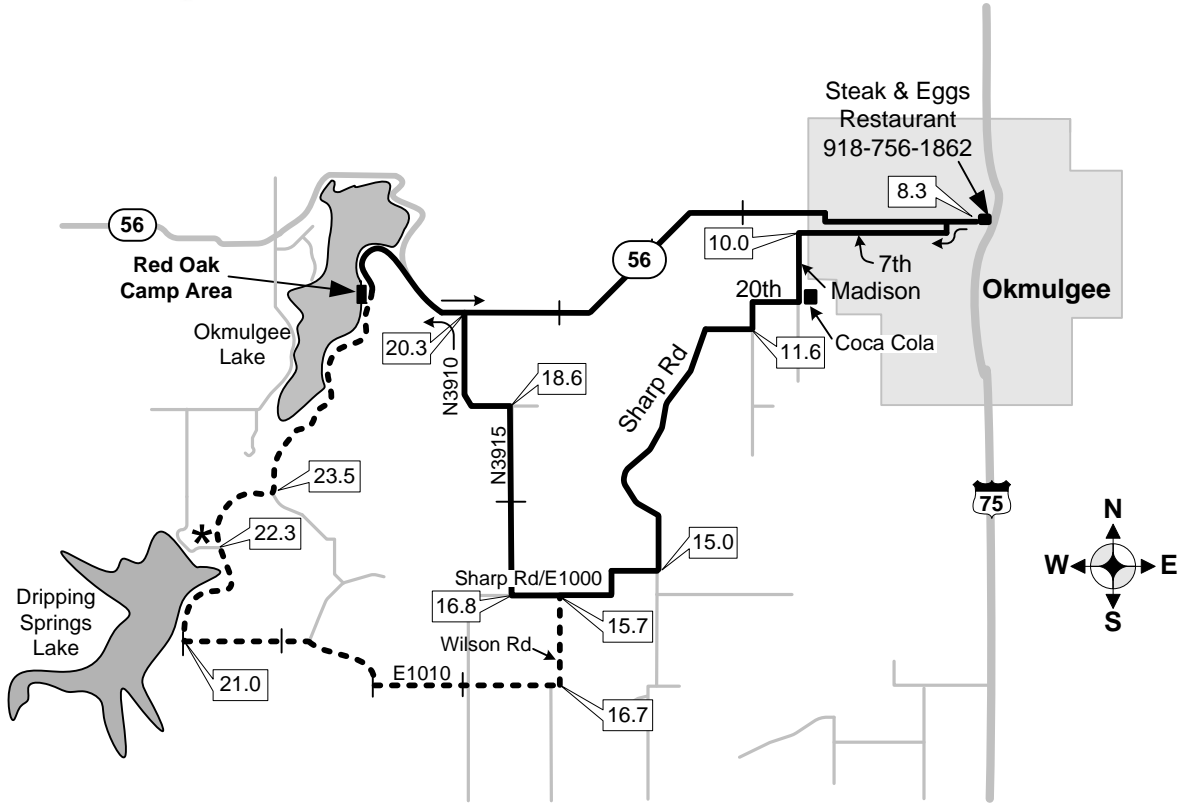

Oklahoma Bicycle Society

May Getaway 2010

Sunday Route

Total Distance: Approx. 22 mi
or 33 mi on dotted line route

Legend:
 * = Store
 [x] = Approx distance from start

NOTICE: This tour uses public highways and each person is responsible for his/her own safety, welfare and actions. There will be no police escort, no guarded intersections and no official sag support or support vehicles. This map is provided courtesy of Oklahoma Bicycle Society, which assumes no responsibility for the accuracy, safety or suitability of the route indicated.