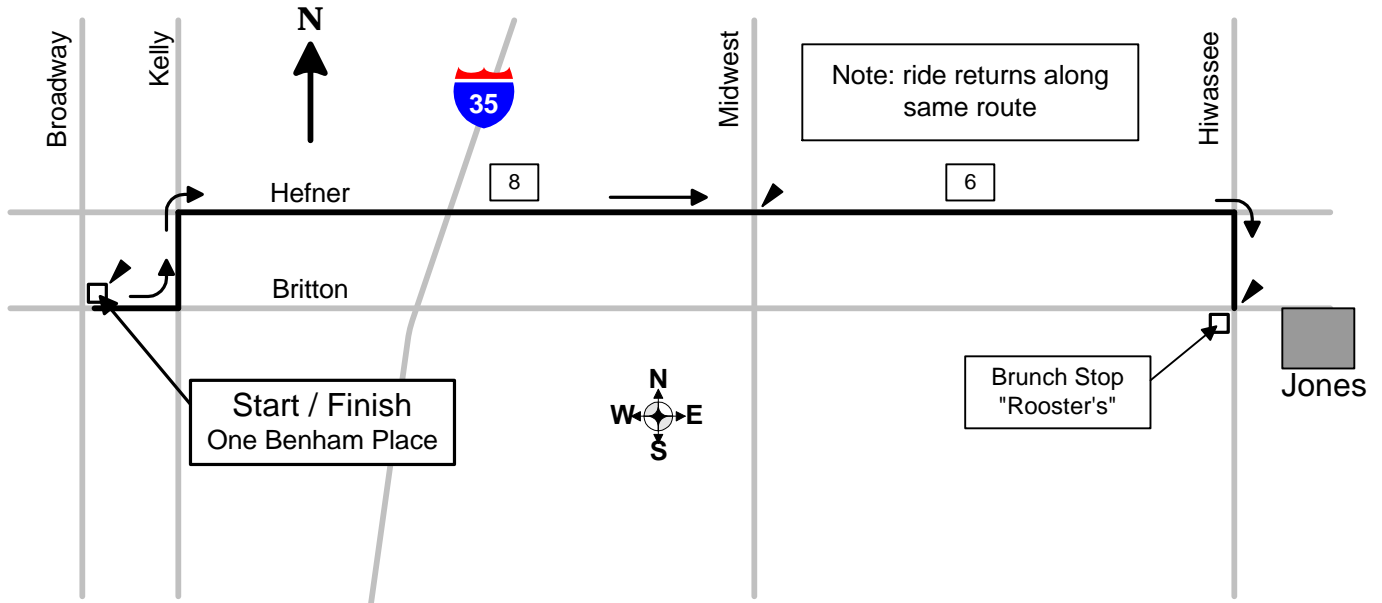

# FCR Northeast Route -- Broadway & Britton to Jones

Drawn by John Wente 2/4/2001

Total Distance: Approx. 28 mi.

### LEGEND:

8 = Approx. distance between markers