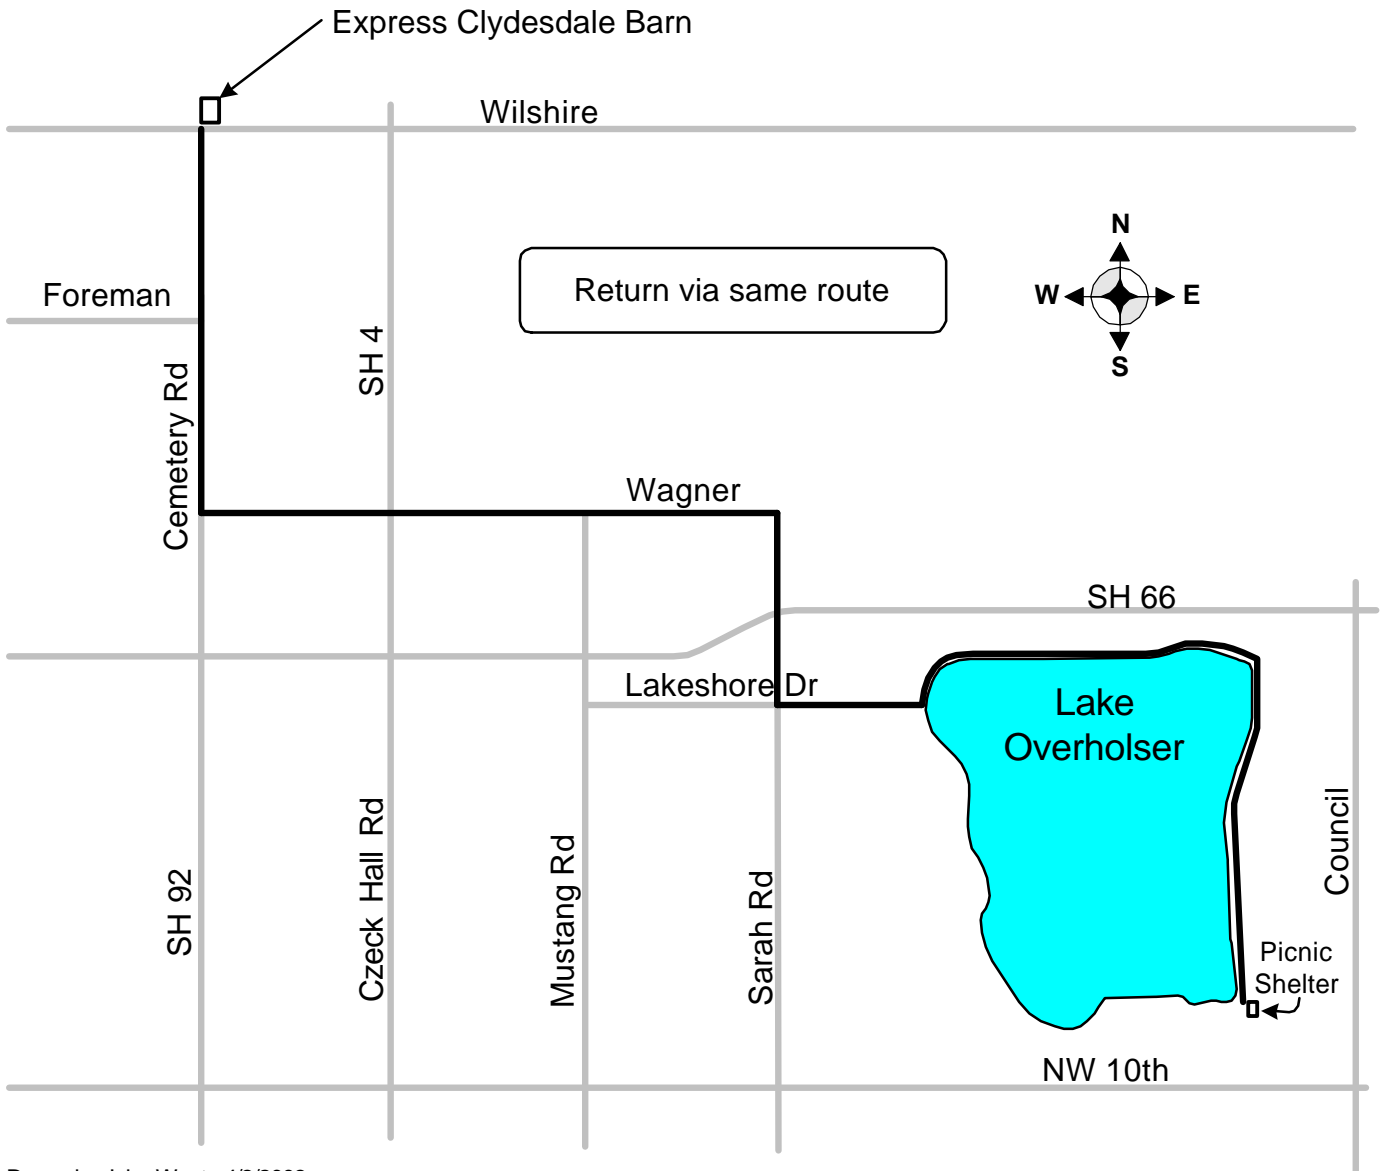

Oklahoma Bicycle Society Lake Overholser - Express Clydesdale Barn

Total distance: About 20 miles

Drawn by John Wente 4/3/2003