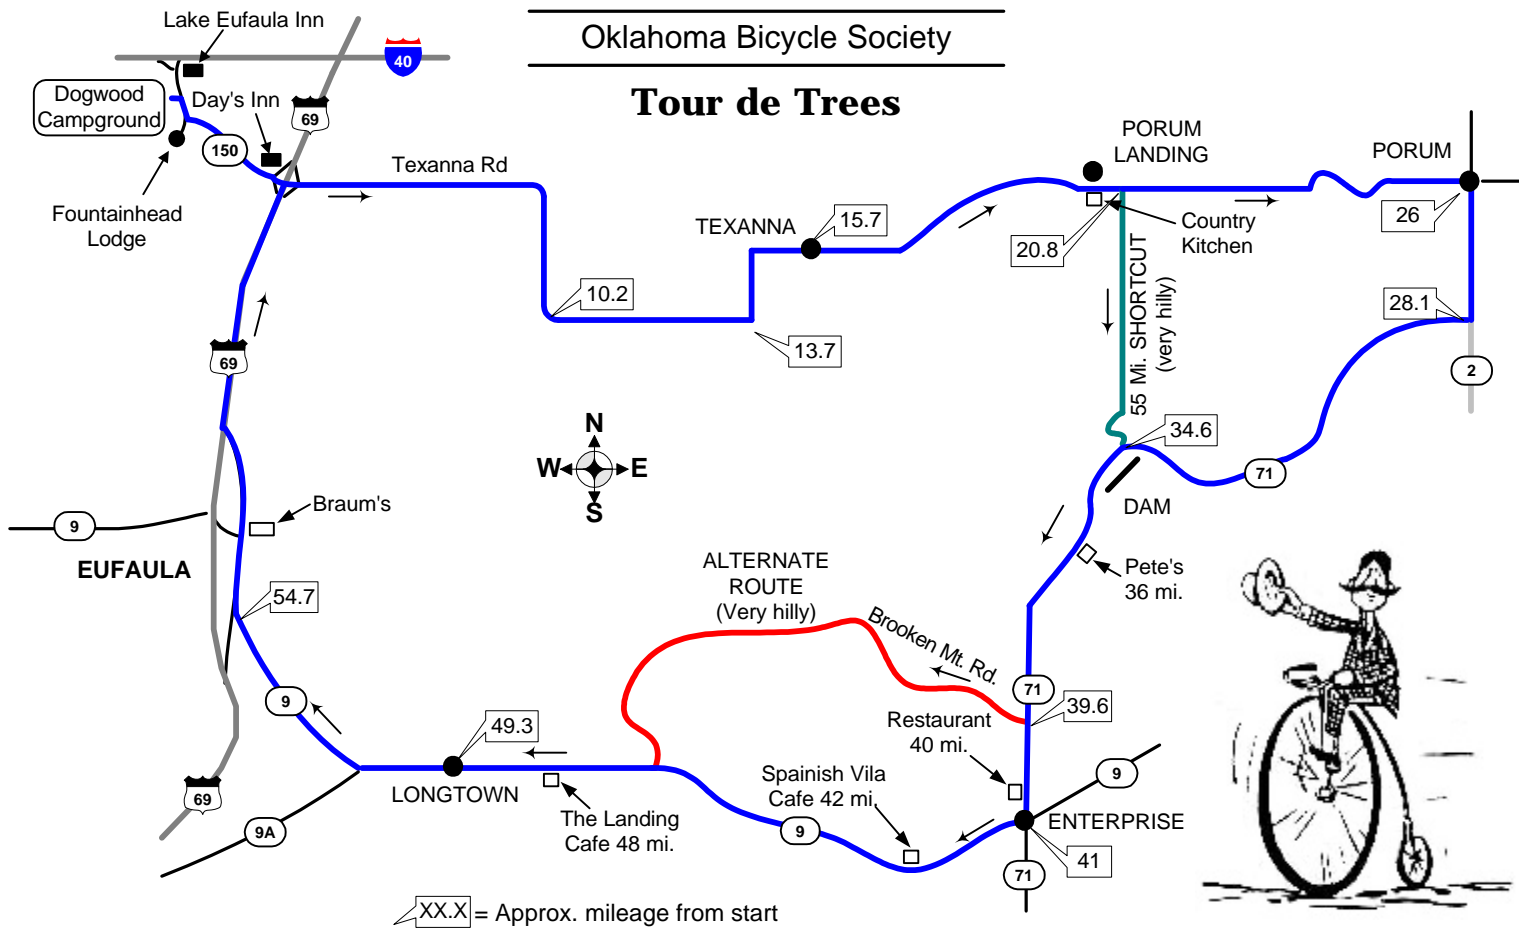

Oklahoma Bicycle Society

Tour de Trees

NOTICE: This tour uses public highways and each person is responsible for his/her own safety, welfare and actions. There will be no police escort, no guarded intersections and no official sag support or support vehicles. This map is provided courtesy of Oklahoma Bicycle Society, which assumes no responsibility for the accuracy, safety or suitability of the route indicated.

Suggested route is 66 miles with a 54-mile shortcut by turning right at an unmarked intersection just east of the Porum Landing Fire Department.

If you would like a bit of a challenge, turn right at the Hall's Trailer Park sign 2 miles north of Enterprise for a challenging climb to the top of Broken Mountain.

Start time: 9:00 AM Saturday, 8:30 AM Sunday

Start location: Fountainhead State Park, Dogwood Campground

Useful phone numbers:

Highway Patrol	918-683-3256
Haskel County Sheriff	918-967-2400
McIntosh County Sheriff	911
Days Inn	918-689-3999
Lake Eufaula Inn	918-473-2376
Country Kitchen	918-484-5130