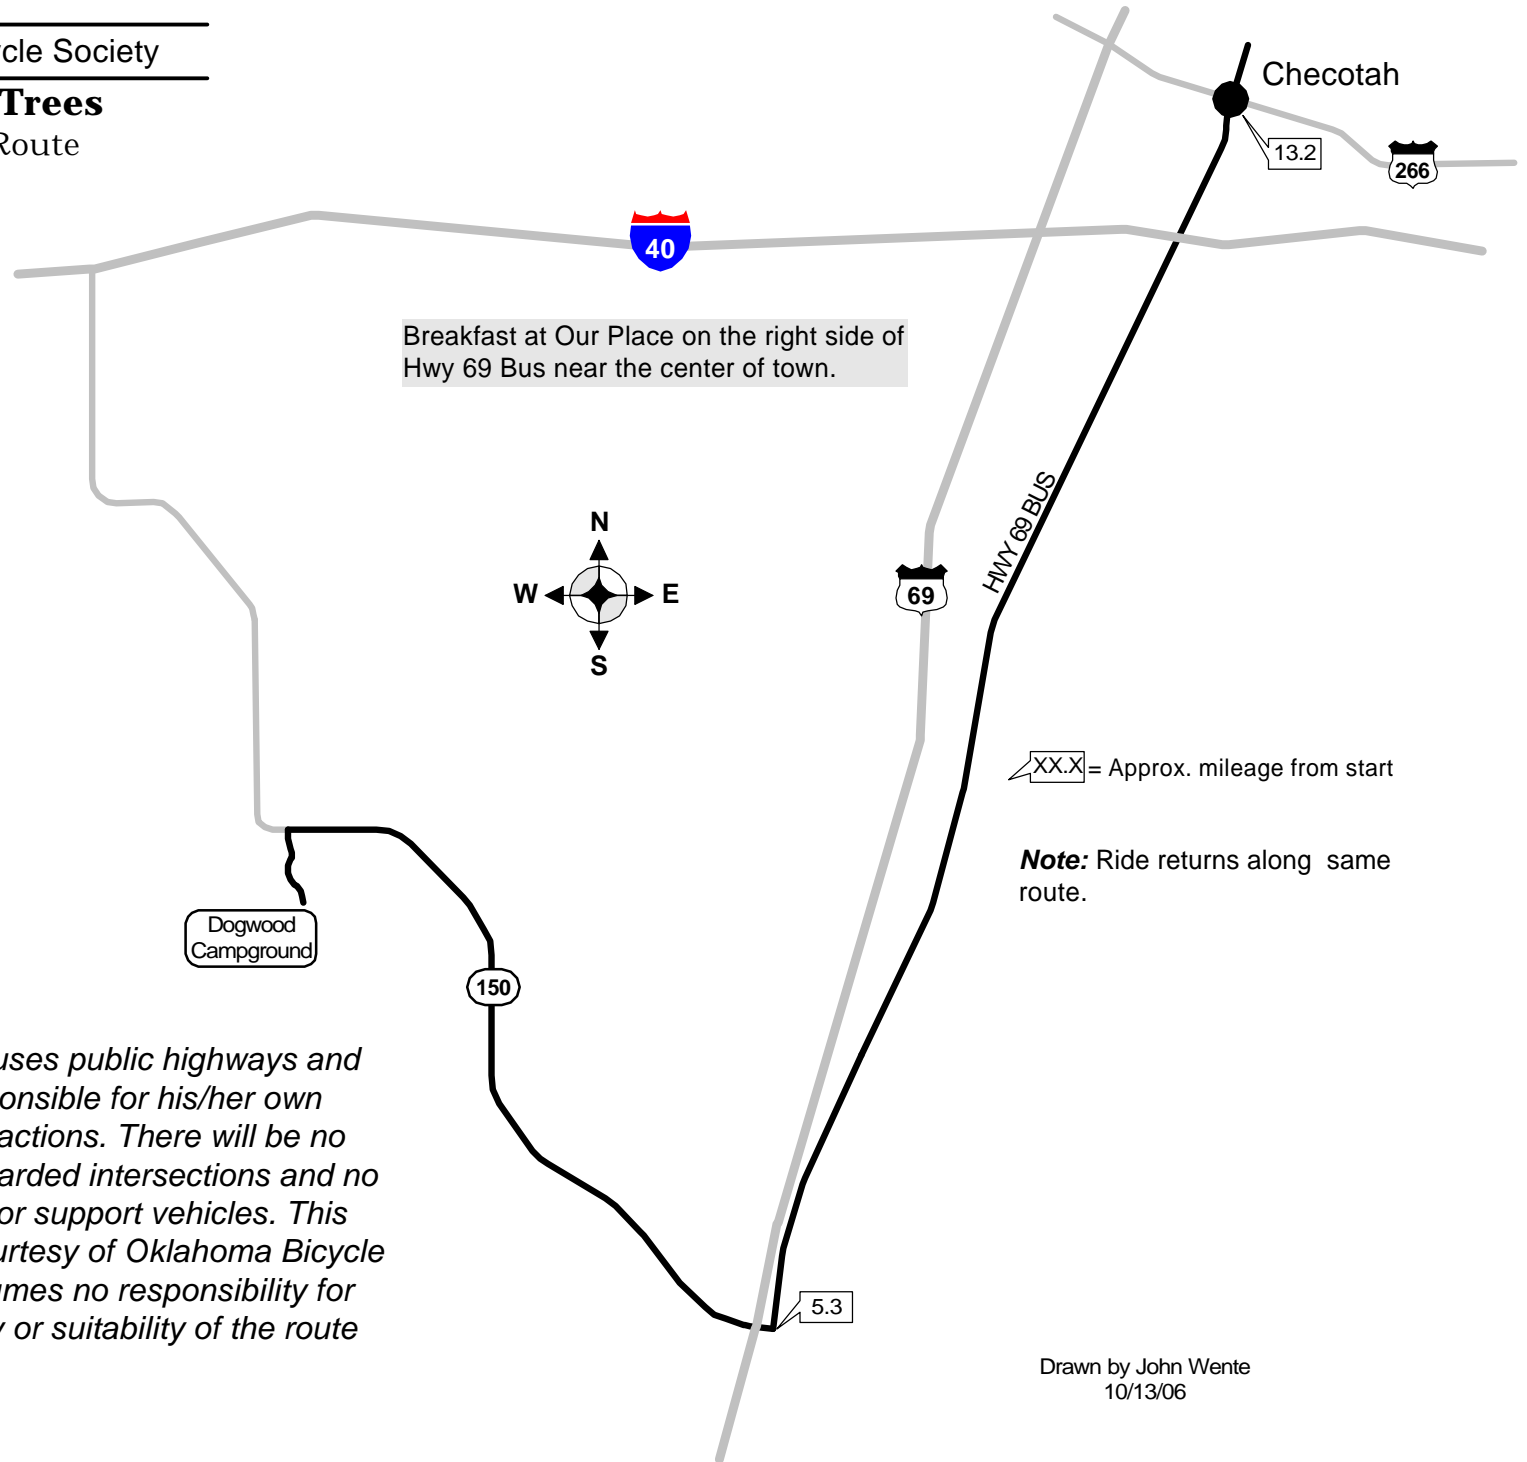

Oklahoma Bicycle Society

Tour de Trees

Sunday Route

NOTICE: This tour uses public highways and each person is responsible for his/her own safety, welfare and actions. There will be no police escort, no guarded intersections and no official sag support or support vehicles. This map is provided courtesy of Oklahoma Bicycle Society, which assumes no responsibility for the accuracy, safety or suitability of the route indicated.

Drawn by John Wentz
10/13/06